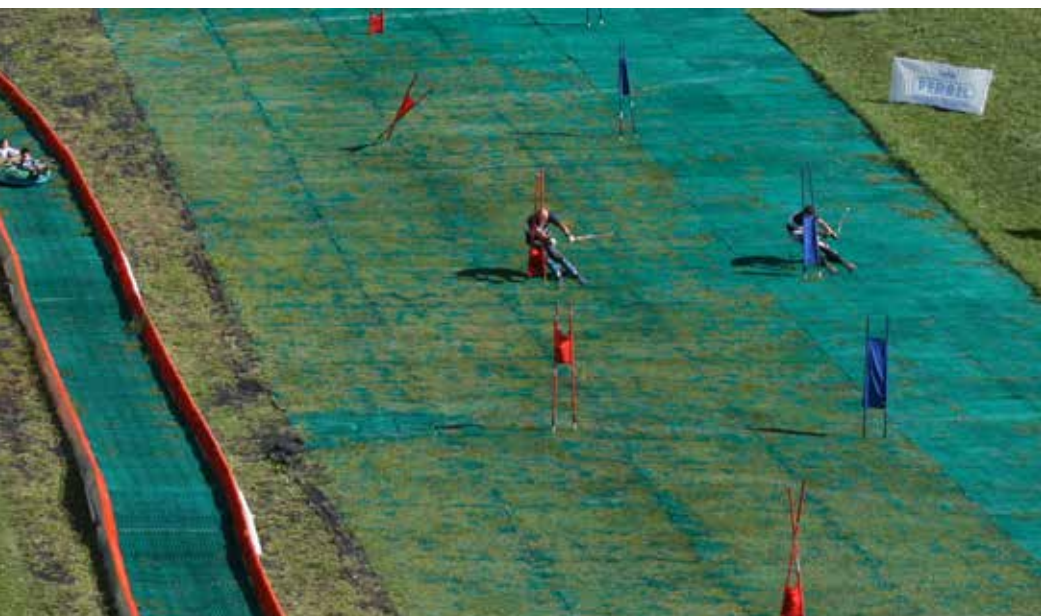

np30 neveplast

Neveplast is an innovative product that has set itself the objective of allowing skiing throughout the year in our cities and wherever else there is the need for snowsports. The Neveplast allows the creation of skiing, cornering, jumping, racing, grabbing and going into half pipe and big air exactly as it takes place on snow. Thanks to a unique technology, all this can be done with limited costs, without special preparation of the ground and without the help of water to assist sliding. Neveplast is the only synthetic matting in the world certified as having the same slipperiness as snow, which allows to have an operation without an irrigation systems for sliding assistance.

NEVEPLAST IS ALSO URBAN!

Ski and snowboard also mean rails, boxes and jumps. The snowparks made by Neveplast can have either very small dimensions or standard sizes that you are used to finding on the snow. Neveplast, with his team of young and enthusiastic people keen on snowboarding and skiing, is always looking for new stimulus and ideas to keep up with the fashions and trends dictated by the market and to be ready for every challenge. Because of this, in the snowparks, we have studied, produced and installed suitable panels placed between the ground and the Neveplast surface, that make boxes' and rails' impact and landing particularly soft and smooth. Neveplast offers technologically advanced solutions for all sorts of systems. Urban Neveplast is the solution to realize your snowpark everywhere, always.

SAFETY AND ACCIDENT PREVENTION

Neveplast eliminates accidents due to the ski jamming in the snow carpet. Moreover, unlike other plastic tracks, the base module contains very small free spaces for cooling so that, in the case of a fall, the joints of the hand cannot be caught inside with consequent injury. The high level of slipperiness prevents abrasions and burns.